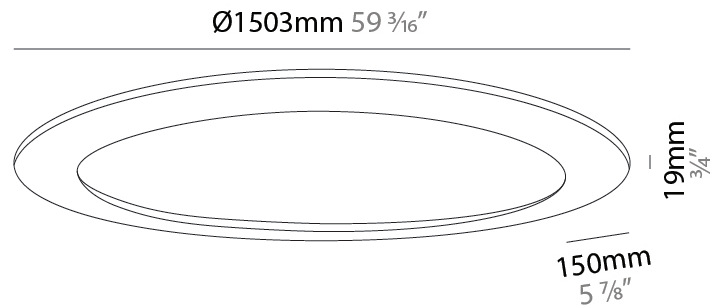

INFINITE RING SURFACE

A52053-

base number
Color   Finish
Temperature   Options

PROJECT
TYPE
SPECIFIER
QUANTITY
DATE

1. To build a product code in our configurator select the specify button on the base model # product page
2. To build a manual product code on this datasheet choose from the options listed below in blue font and add the suffix to the base model #

GENERAL

Series: Infinite Ring
Partner: Ivela
Division: Architectural
Installation: Surface
Product Type: Panels
Mounting Location: Ceiling
Light Distribution: Direct

PHYSICAL

Shape: Square
Length (mm): 1503
Length (in): 59 ³/₁₆
Width (mm): 100
Width (in): 3 ¹⁵/₁₆
Height (mm): 19
Height (in): 3/4
Diffuser: PMMA - Opal
Fixture Finish: WHI / BLK / GLD
Fixture Material: Aluminum

ELECTRICAL

Lamp Type: LED
Input Wattage (W): 94
Dimming: Tri-Mode (Non-Dimming and Phase Dimming (120Vac only) and 0-10V Dimming)
Driver Included: No
Driver Location: Remote
Driver Type: Constant Voltage - Universal
Driver Class: Class 1 and Class 2
Housing: ENCP 8 (SC Power) ENCP 10 (Mean Well)
Input Voltage (V): 120 - 277
Output Voltage (V): 24

LED

Color Temperature (°K): 2700 / 3000 / 3500 / 4000
Max. Delivered Lumen (lm): 5640 / 5875 / 6049 / 6227
Nominal Lumen (lm): 11280 / 11750 / 12100 / 12455
CRI: >93 CRI
Lamp Life (hrs): 50000

OPTICAL

RATINGS AND CERTIFICATIONS

Certified By: CSA Certified to UL and CSA Standards
IP rating: IP20