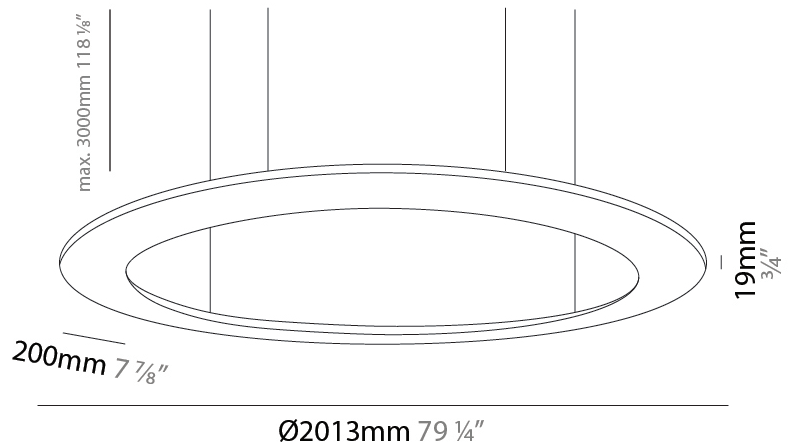

PROJECT	
TYPE	
SPECIFIER	
QUANTITY	
DATE	

INFINITE RING SUSPENSION

A51085-

base number   Color   Finish
Temperature   Options

1. To build a product code in our configurator select the specify button on the base model # product page
2. To build a manual product code on this datasheet choose from the options listed below in blue font and add the suffix to the base model #

GENERAL

Series: Infinite Ring
Partner: Ivela
Division: Architectural
Installation: Suspension
Product Type: Panels
Mounting Location: Ceiling
Light Distribution: Direct

PHYSICAL

Shape: Square
Length (mm): 2103
Length (in): 79 1/4
Width (mm): 100
Width (in): 3 15/16
Height (mm): 19
Height (in): 3/4
Max. Overall Height (mm): 2500
Max. Overall Height (in): 98 7/16
Diffuser: PMMA - Opal
Fixture Finish: WHI / BLK / GLD
Fixture Material: Aluminum

ELECTRICAL

Lamp Type: LED
Input Wattage (W): 126
Dimming: Tri-Mode (Non-Dimming and Phase Dimming (120Vac only) and 0-10V Dimming)
Driver Included: No
Driver Location: Remote
Driver Type: Constant Voltage - Universal
Driver Class: Class 1
Housing: ENCP 8
Input Voltage (V): 120 - 277
Output Voltage (V): 24

LED

Color Temperature (°K): 2700 / 3000 / 3500 / 4000
Max. Delivered Lumen (lm): 7560 / 7875 / 8109 / 8347
Nominal Lumen (lm): 15120 / 15750 / 16199 / 16675
CRI: >93 CRI
Lamp Life (hrs): 50000

OPTICAL

RATINGS AND CERTIFICATIONS

Certified By: Certified for North American Standards
IP rating: IP20