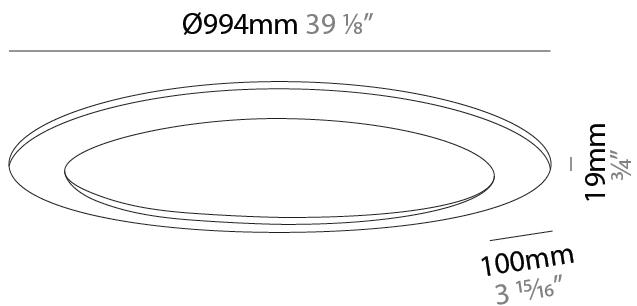

INFINITE RING SURFACE

A52052- _____ - _____

base number   Color   Finish
Temperature   Options

1. To build a product code in our configurator select the specify button on the base model # product page
2. To build a manual product code on this datasheet choose from the options listed below in blue font and add the suffix to the base model #

GENERAL

Series: Infinite Ring
Partner: Ivela
Division: Architectural
Installation: Surface
Product Type: Panels
Mounting Location: Ceiling
Light Distribution: Direct

PHYSICAL

Shape: Square
Length (mm): 994
Length (in): 39 1/8
Width (mm): 100
Width (in): 3 15/16
Height (mm): 19
Height (in): 3/4
Diffuser: PMMA - Opal
Fixture Finish: WHI / BLK / GLD
Fixture Material: Aluminum

ELECTRICAL

Lamp Type: LED
Input Wattage (W): 62
Dimming: Tri-Mode (Non-Dimming and Phase Dimming (120Vac only) and 0-10V Dimming)
Driver Included: No
Driver Location: Remote
Driver Type: Constant Voltage - Universal
Driver Class: Class 2
Housing: ENCP 5 (ERP) ENCP 8 (SC Power)
Input Voltage (V): 120 - 277
Output Voltage (V): 24

LED

Color Temperature (°K): 2700 / 3000 / 3500 / 4000
Max. Delivered Lumen (lm): 3720 / 3875 / 3989 / 4107
Nominal Lumen (lm): 7440 / 7770 / 7980 / 8215
CRI: >93 CRI
Lamp Life (hrs): 50000

OPTICAL

RATINGS AND CERTIFICATIONS

Certified By: CSA Certified to UL and CSA Standards
IP rating: IP20

PROJECT
TYPE
SPECIFIER
QUANTITY
DATE