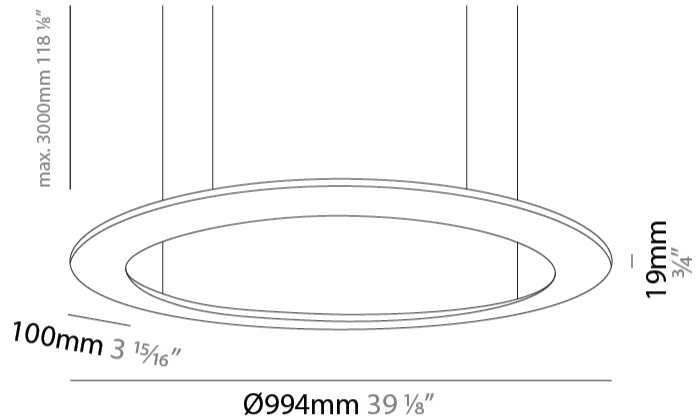

INFINITE RING SUSPENSION

A51083- -

base number   Color   Finish
Temperature   Options

1. To build a product code in our configurator select the specify button on the base model # product page
2. To build a manual product code on this datasheet choose from the options listed below in blue font and add the suffix to the base model #

GENERAL

Series: Infinite Ring
Partner: Ivela
Division: Architectural
Installation: Suspension
Product Type: Panels
Mounting Location: Ceiling
Light Distribution: Direct

PHYSICAL

Shape: Square
Length (mm): 994
Length (in): 39 1/8
Width (mm): 100
Width (in): 3 15/16
Height (mm): 19
Height (in): 3/4
Max. Overall Height (mm): 2500
Max. Overall Height (in): 98 7/16
Diffuser: PMMA - Opal
Fixture Finish: WHI / BLK / GLD
Fixture Material: Aluminum

ELECTRICAL

Lamp Type: LED
Input Wattage (W): 62
Dimming: Tri-Mode (Non-Dimming and Phase Dimming (120Vac only) and 0-10V Dimming)
Driver Included: No
Driver Location: Remote
Driver Type: Constant Voltage - Universal
Driver Class: Class 2
Housing: ENCP 5 (ERP) ENCP 8 (SC Power)
Input Voltage (V): 120 - 277
Output Voltage (V): 24

LED

Color Temperature (°K): 2700 / 3000 / 3500 / 4000
Max. Delivered Lumen (lm): 3720 / 3875 / 3989 / 4107
Nominal Lumen (lm): 7440 / 7770 / 7980 / 8215
CRI: >93 CRI
Lamp Life (hrs): 50000

OPTICAL

RATINGS AND CERTIFICATIONS

Certified By: Certified for North American Standards
IP rating: IP20

PROJECT	
TYPE	
SPECIFIER	
QUANTITY	
DATE