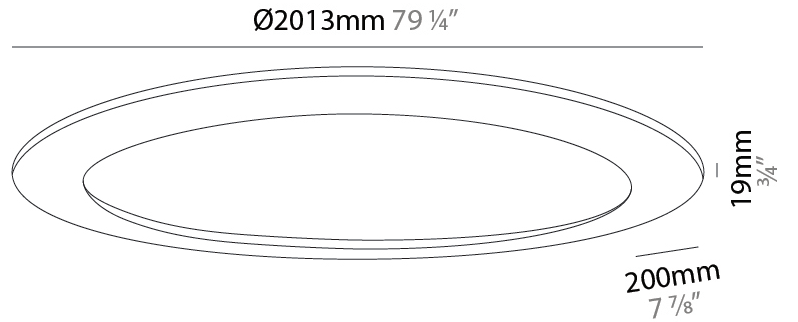

INFINITE RING SURFACE

A52054- _____ - _____

base number   Color   Finish
Temperature   Options

PROJECT
TYPE
SPECIFIER
QUANTITY
DATE

1. To build a product code in our configurator select the specify button on the base model # product page
2. To build a manual product code on this datasheet choose from the options listed below in blue font and add the suffix to the base model #

GENERAL

Series: Infinite Ring
Partner: Ivela
Division: Architectural
Installation: Surface
Product Type: Panels
Mounting Location: Ceiling
Light Distribution: Direct

PHYSICAL

Shape: Square
Length (mm): 2103
Length (in): 79 1/4
Width (mm): 100
Width (in): 3 15/16
Height (mm): 19
Height (in): 3/4
Diffuser: PMMA - Opal
Fixture Finish: WHI / BLK / GLD
Fixture Material: Aluminum

ELECTRICAL

Lamp Type: LED
Input Wattage (W): 126
Dimming: Tri-Mode (Non-Dimming and Phase Dimming (120Vac only) and 0-10V Dimming)
Driver Included: No
Driver Location: Remote
Driver Type: Constant Voltage - Universal
Driver Class: Class 1
Housing: ENCP 8
Input Voltage (V): 120 - 277
Output Voltage (V): 24

LED

Color Temperature (°K): 2700 / 3000 / 3500 / 4000
Max. Delivered Lumen (lm): 7560 / 7875 / 8109 / 8347
Nominal Lumen (lm): 15120 / 15750 / 16199 / 16675
CRI: >93 CRI
Lamp Life (hrs): 50000

OPTICAL

RATINGS AND CERTIFICATIONS

Certified By: CSA Certified to UL and CSA Standards
IP rating: IP20